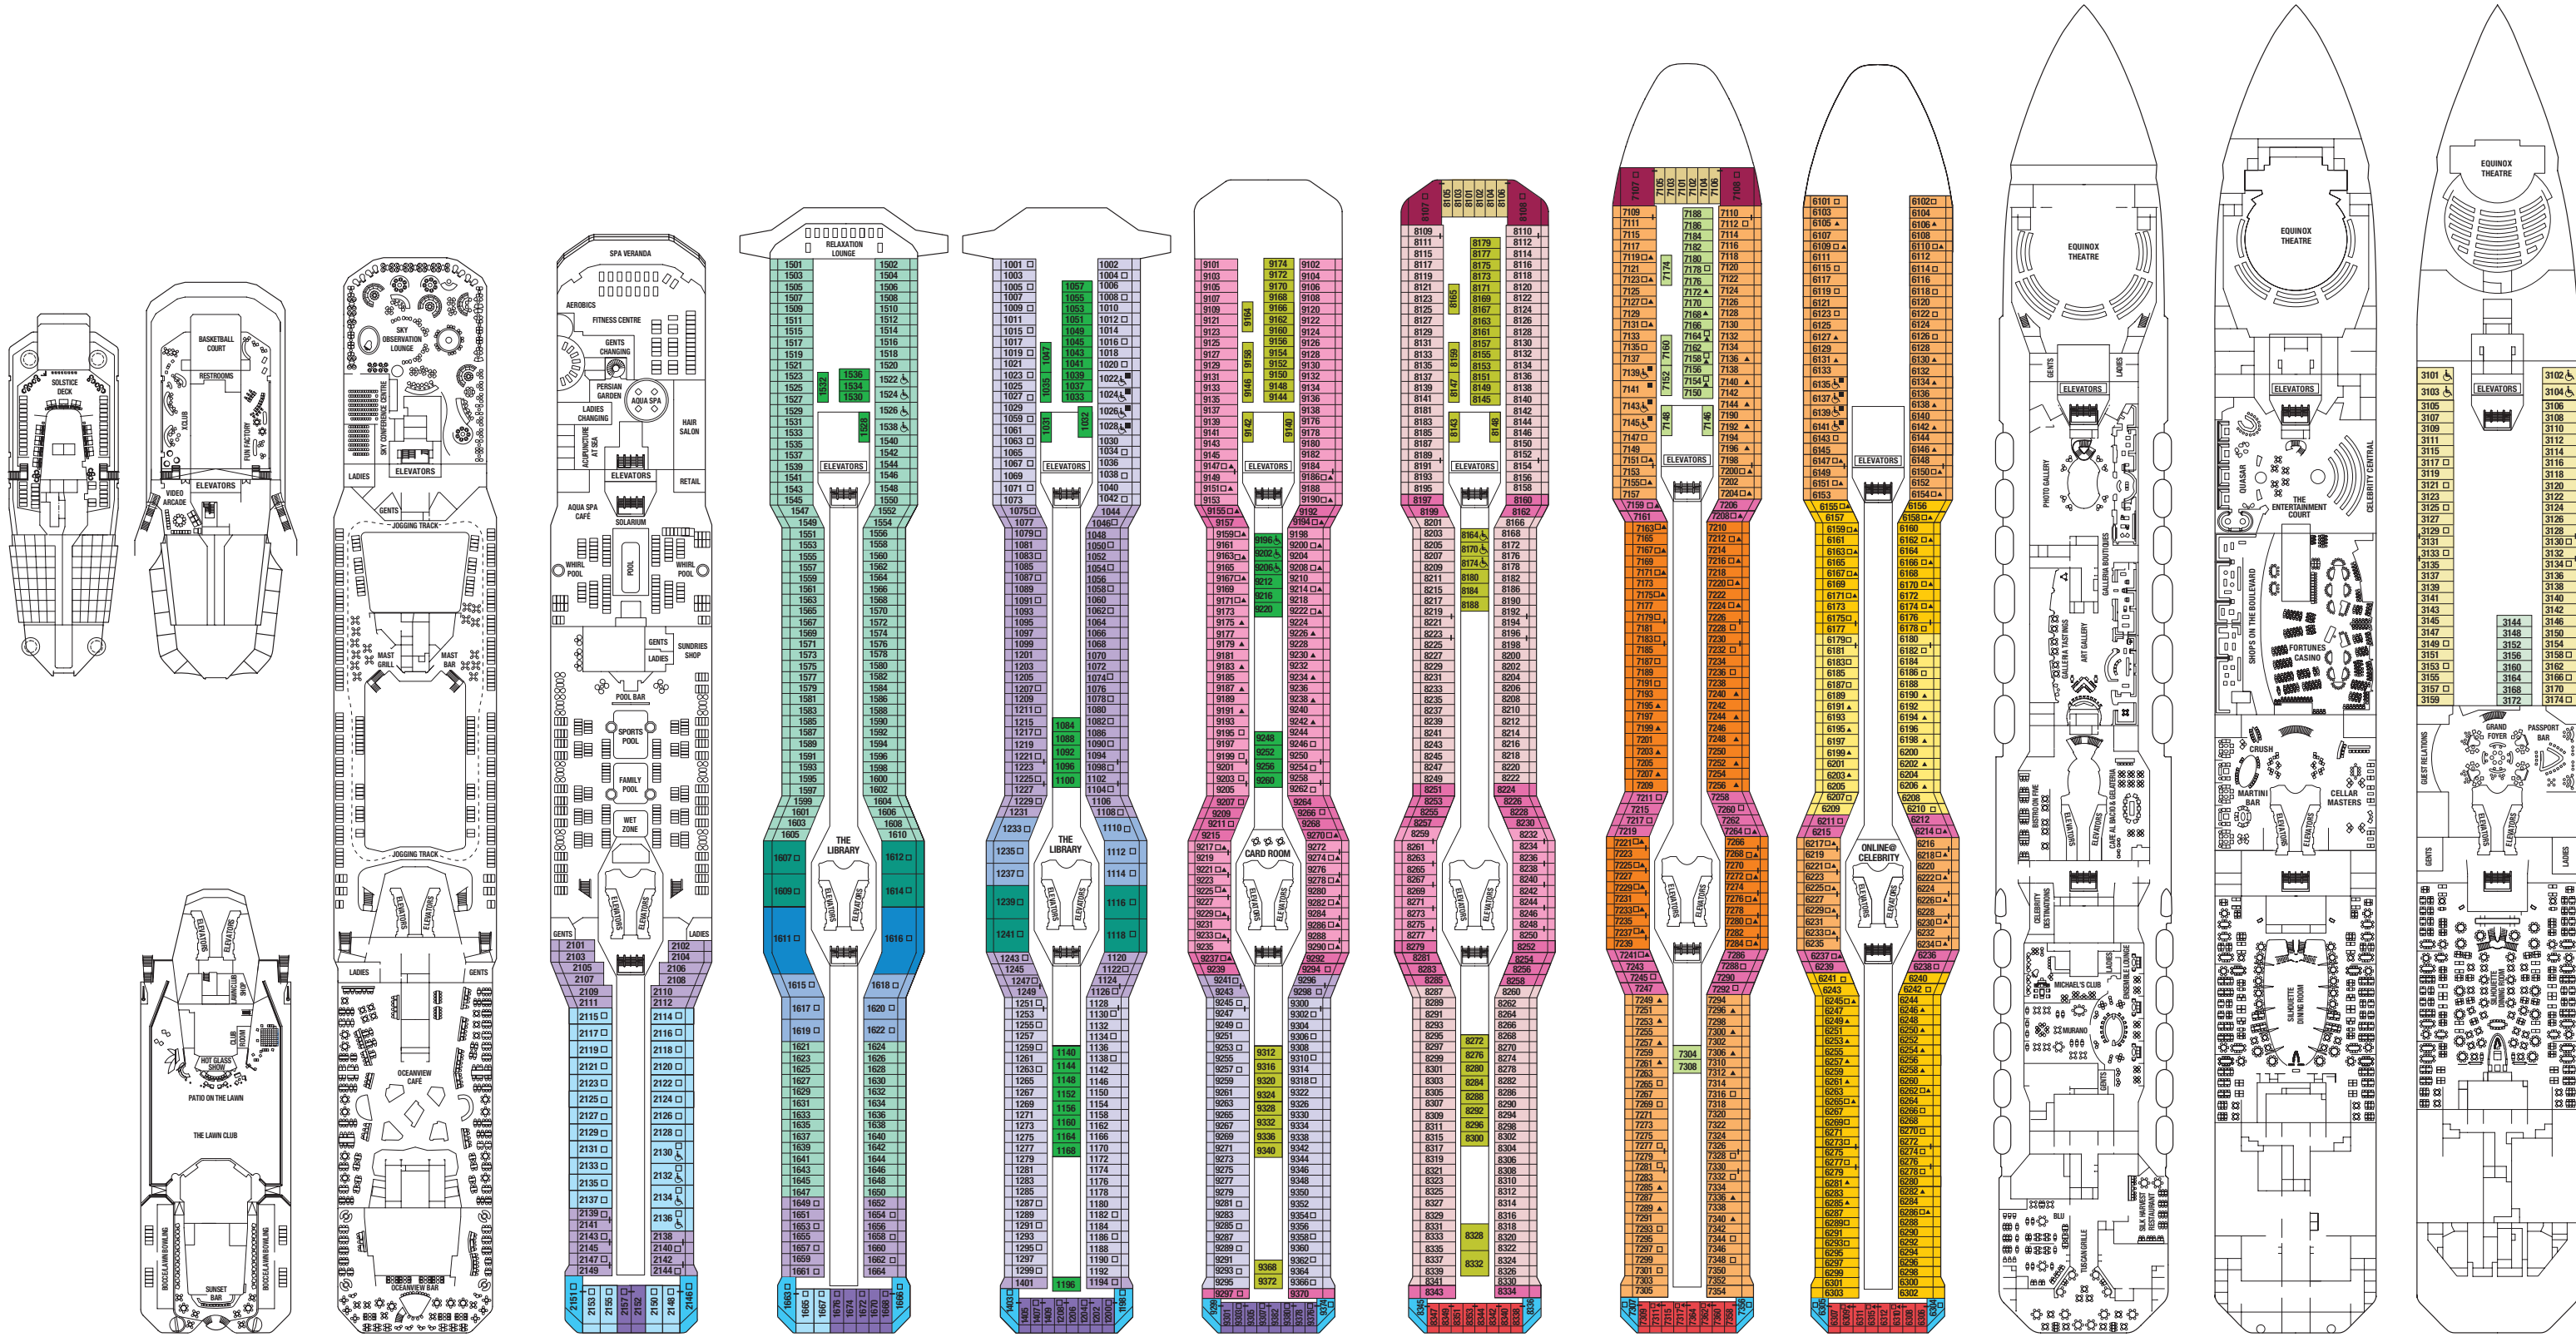

# Celebrity Equinox Deck Plans

**Solstice Deck**    **The Lawn Club**    **Lido Deck**    **Resort Deck**    **Penthouse Deck**    **Sky Deck**    **Panorama Deck**    **Vista Deck**    **Sunrise Deck**    **Continental Deck**    **Entertainment Deck**    **Promenade Deck**    **Plaza Deck**

- PS** Penthouse Suite
- RS** Royal Suite
- CS** Celebrity Suite
- S1** Sky Suite
- S2** Sky Suite
- AQ** AquaClass
- C1** Celebrity Concierge Class
- C2** Celebrity Concierge Class
- C3** Celebrity Concierge Class
- FV** Family Ocean View
- SV** Sunset Balcony
- 1A** Deluxe Balcony
- 1B** Deluxe Balcony
- 1C** Deluxe Balcony
- 2A** Deluxe Balcony
- 2B** Deluxe Balcony
- 2C** Deluxe Balcony
- 2D** Deluxe Balcony
- 7** Ocean View
- 8** Ocean View
- 9** Interior
- 10** Interior
- 11** Interior
- 12** Interior

Deck plan shown is Celebrity Equinox, which represents an example of a Solstice Class ship. Facilities and venues may vary by ship. The deck plan is designed to give an overview of the layout of a typical Solstice Class ship, indicating the location of facilities and staterooms by stateroom number. The deck plan is not an exact blueprint and is subject to change. Should you have specific needs or require additional information regarding a particular stateroom, please contact our Reservations Department, your travel agent or cruise specialist.

Please note all staterooms in category 2C have a balcony with a partially obstructed view and all staterooms in category 2D have a balcony with a fully obstructed view.

To download the latest Solstice Class deck plans please visit [www.celebritycruises.com](http://www.celebritycruises.com)